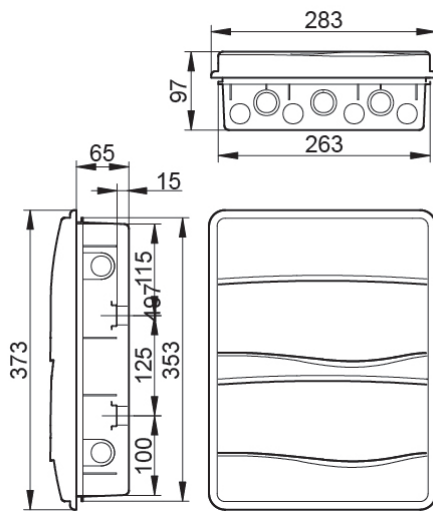

### Characteristics:

<b>Product type:</b>	Flush-fit distribution boxes with neutral and earth bars
<b>Exterior dimensions (Height x Width x Depth):</b>	353x263x97 mm
<b>Dimensions of the flush-fit gap (HxWxD):</b>	353x263x65 mm
<b>Number of modules:</b>	2x12 (24) DIN rail
<b>Installation:</b>	Flush-fitted
<b>Color:</b>	White RAL 9003
<b>Window:</b>	Transparent
<b>Weight (Kg):</b>	1,46
<b>Cable entry:</b>	Top: 4xM25-2xM25/32-1xM32/40. Bottom: 4xM25-2xM25/32-1xM32/40. Left: 2xM25. Right: 2xM25
<b>Components:</b>	-
<b>Materials:</b>	Halogen-free plastic materials. Base and frame: ABS. Window: tinted PC.

## IP40 FLUSH-FIT DISTRIBUTION BOXES

Description: IP40 FLUSH-FIT BOX 2x12 (24) MOD. TRANSPARENT WINDOW. N&E BARS

Reference: BM24PT/RR

Exterior dimensions (Height x Width x Depth):

353x263x97 mm

Dimensions of the flush-fit gap (Height x Width x Depth):

353x263x65 mm